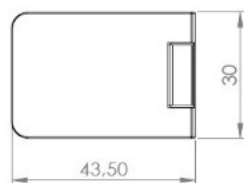

PRODUCT SHEET

Description:

Passion "U-see" Glass Door Hinge F/UV-Gluing, Zamak, Alu Finish

Item number:

15.06.291-0

| Units | Box | Carton | HS Code | Barcode |
|-------|-----|--------|------------|--|
| Pcs. | 12 | 240 | 8302100090 |  |
| | | | | 5704866450379 |

Glass thickness uptake 4 - 6.75 mm. glass

SISO A/S

Mileparken 11
DK-2740 Skovlunde
Denmark
VAT: DK 24786013

Phone +45 45 830 900

www.siso.dk
siso@siso.dk

Danske Bank
Nytorv Branch
Copenhagen
SWIFT: DABADKKK