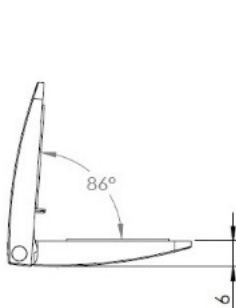

PRODUCT SHEET

Description:

Passion "U-see" Glass Door Hinge F/UV-Gluing, Zamak, Alu Finish

Item number:

15.06.291-0

| Units | Box | Carton | HS Code | Barcode |
|-------|-----|--------|------------|--|
| Pcs. | 12 | 240 | 8302100090 |  |
| | | | | 5704866450379 |

Glass thickness uptake 4 - 6.75 mm. glass

SISO A/S

Mileparken 11
DK-2740 Skovlunde
Denmark
VAT: DK 24786013

Phone +45 45 830 900

www.siso.dk
siso@siso.dk

Danske Bank
Nytorv Branch
Copenhagen
SWIFT: DABADKKK