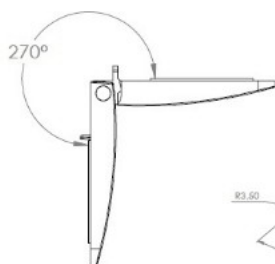

PRODUCT SHEET

Description:

Passion "U-see" Glass Door Hinge F/UV-Gluing, Zamak, Alu Finish

Item number:

15.06.291-0

| Units | Box | Carton | HS Code | Barcode |
|-------|-----|--------|------------|--|
| Pcs. | 12 | 240 | 8302100090 |  |
| | | | | 5704866450379 |

Glass thickness uptake 4 - 6.75 mm. glass

SISO A/S

Mileparken 11
DK-2740 Skovlunde
Denmark
VAT: DK 24786013

Phone +45 45 830 900

www.siso.dk
siso@siso.dk

Danske Bank
Nytorv Branch
Copenhagen
SWIFT: DABADKKK