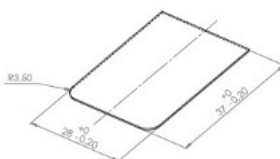

PRODUCT SHEET

Description:

Passion "U-see" Glass Door Hinge F/UV-Gluing, Zamak, Alu Finish

Item number:

15.06.291-0

| Units | Box | Carton | HS Code | Barcode |
|-------|-----|--------|------------|--|
| Pcs. | 12 | 240 | 8302100090 |  |
| | | | | 5704866450379 |

Glass thickness uptake 4 - 6.75 mm. glass

SISO A/S

Mileparken 11
DK-2740 Skovlunde
Denmark
VAT: DK 24786013

Phone +45 45 830 900

www.siso.dk
siso@siso.dk

Danske Bank
Nytorv Branch
Copenhagen
SWIFT: DABADKKK