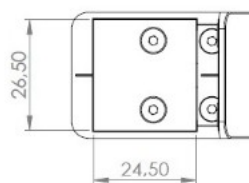

PRODUCT SHEET

Description:

Passion "U-see" Glass Door Hinge F/UV-Gluing, Zamak, Alu Finish

Item number:

15.06.291-0

| Units | Box | Carton | HS Code | Barcode |
|-------|-----|--------|------------|--|
| Pcs. | 12 | 240 | 8302100090 |  |
| | | | | 5704866450379 |

Glass thickness uptake 4 - 6.75 mm. glass

SISO A/S

Mileparken 11
DK-2740 Skovlunde
Denmark
VAT: DK 24786013

Phone +45 45 830 900

www.siso.dk
siso@siso.dk

Danske Bank
Nytorv Branch
Copenhagen
SWIFT: DABADKKK