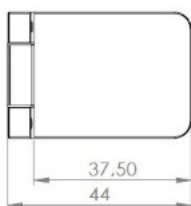

PRODUCT SHEET

Description:

Passion "U-see" Glass Door Hinge F/UV-Gluing, Zamak, Alu Finish

Item number:

15.06.291-0

| Units | Box | Carton | HS Code | Barcode |
|-------|-----|--------|------------|--|
| Pcs. | 12 | 240 | 8302100090 |  |
| | | | | 5704866450379 |

Glass thickness uptake 4 - 6.75 mm. glass

SISO A/S

Mileparken 11
DK-2740 Skovlunde
Denmark
VAT: DK 24786013

Phone +45 45 830 900

www.siso.dk
siso@siso.dk

Danske Bank
Nytorv Branch
Copenhagen
SWIFT: DABADKKK